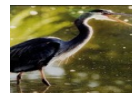

Blue Heron
Doug Salvatoriello
dougсал@mac.com

Raccoon at Dusk
Len Greer
lengreer@gmail.com

Red Tailed Hawk in Snow
Len Greer
lengreer@gmail.com

Fox Sprinting
Len Greer
lengreer@gmail.com

ddd

Fox with Bunny
Len Greer
lengreer@gmail.com